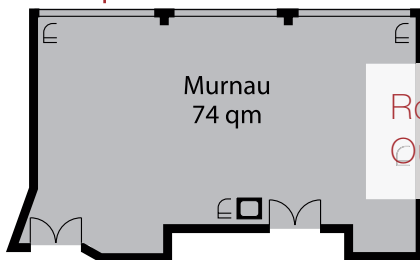

We are the first hotel in Germany with a fully digital Rhetoric Studio!

Our Rhetoric Studio space in Murnau, perfect for recording and subsequent analysis of meeting, Talk or sales situations.

Surcharge for technology use per person and day 15 €

Team building, coaching and training at the highest Level!

Direct access to the balcony with great views

Room Murnau
Our fully digital Rhetoric Studio